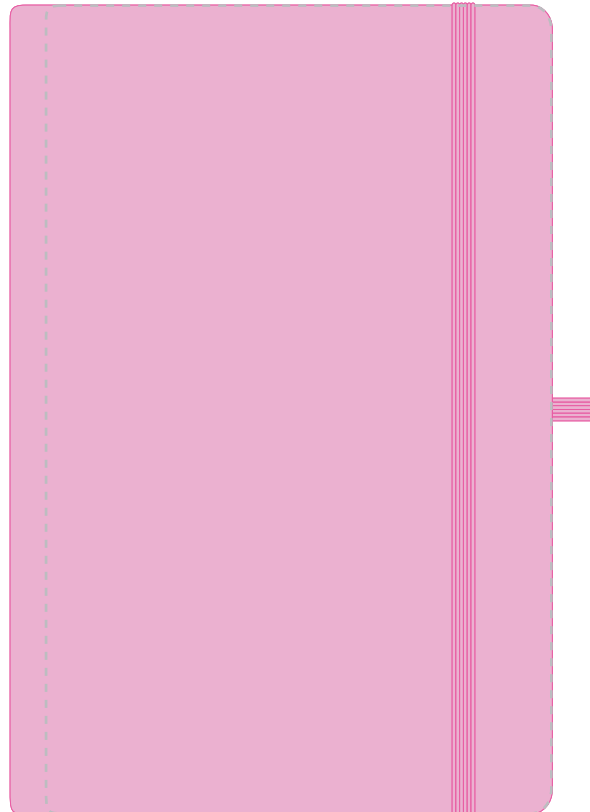

Your Ref:  
Our Ref:

Quantity:  
Version: 1

Product Code: QS0345  
Product Colour: PASTEL PINK

**PRINTING CONCERNS:**

Please note that this product has Sustainability Markings that are not visible from this perspective

We stock this item in the following colours

**PANTONE REFERENCE(S)**

- Debossing / Foil Blocking  
(Edge to Edge)

ARTWORK SCALE 50%

Product Image for visualisation  
- colours may vary

The dashed line is to demonstrate print area and will not appear on your printed item